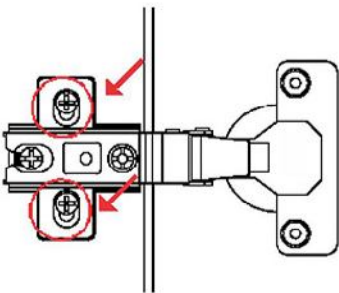

Vertical Adjustment
via mounting plate (via
slots or, if in two pieces,
via screw)