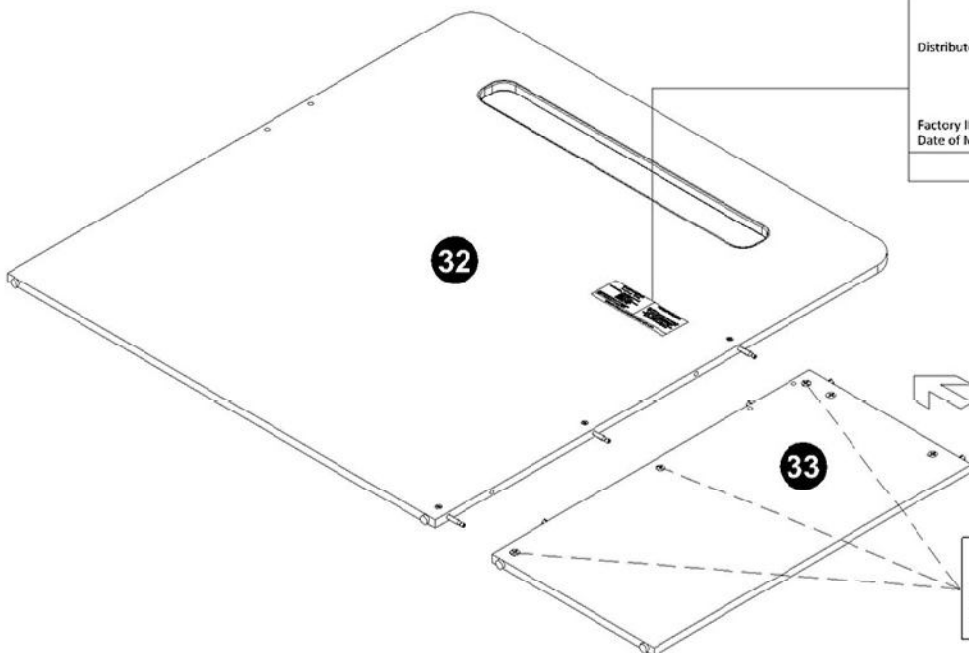

- 32  A x 2
-  B x 2
-  D x 6

- 33  E x 4

34

35

- 36  M x 1
-  N x 2

- 37  G x 4

J x 1 set

38

A x 7

B x 5

C x 3

D x 4

Q x 3

39

<p>COOKIE CABIN BED Product Code - COO101 Distributed by: Julian Bowen Limited Bentinck House, Park Lane Business Park, Kirby-in-Belmfield, Notts. NG17 9LE Factory ID: Manufactured in Malaysia Date of Manufacture: January 2017</p>	<p>CERTIFICATION LABEL This childrens bed has been tested by an independent laboratory and is in compliance with BS8509:2008 + A1:2011 - Standard Consumer Safety Specification For Junior Beds</p>
<p>WARNING: This bed is not suitable for children under 4 years</p>	