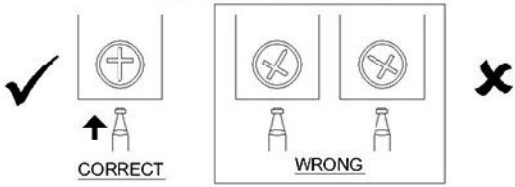

Do This Step 2 Times

Do This Step 2 Times

Do This Step 2 Times

WHEN FITTING CAMS

ENSURE STARTING POSITION IS CORRECT
BEFORE YOU INSERT CONNECTING BOLT
TURN CLOCKWISE UNTIL SECURE

To Assembly the Drawer Slide, Please Follow Step as Below