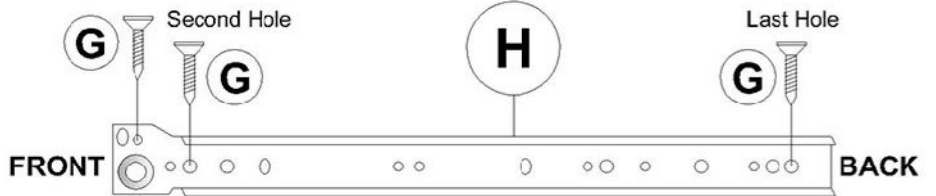

Do This Step 2 Times

Do This Step 2 Times

Do This Step 2 Times

WHEN FITTING CAMS

ENSURE STARTING POSITION IS CORRECT
BEFORE YOU INSERT CONNECTING BOLT
TURN CLOCKWISE UNTIL SECURE

To Assembly the Drawer Slide, Please Follow Step as Below