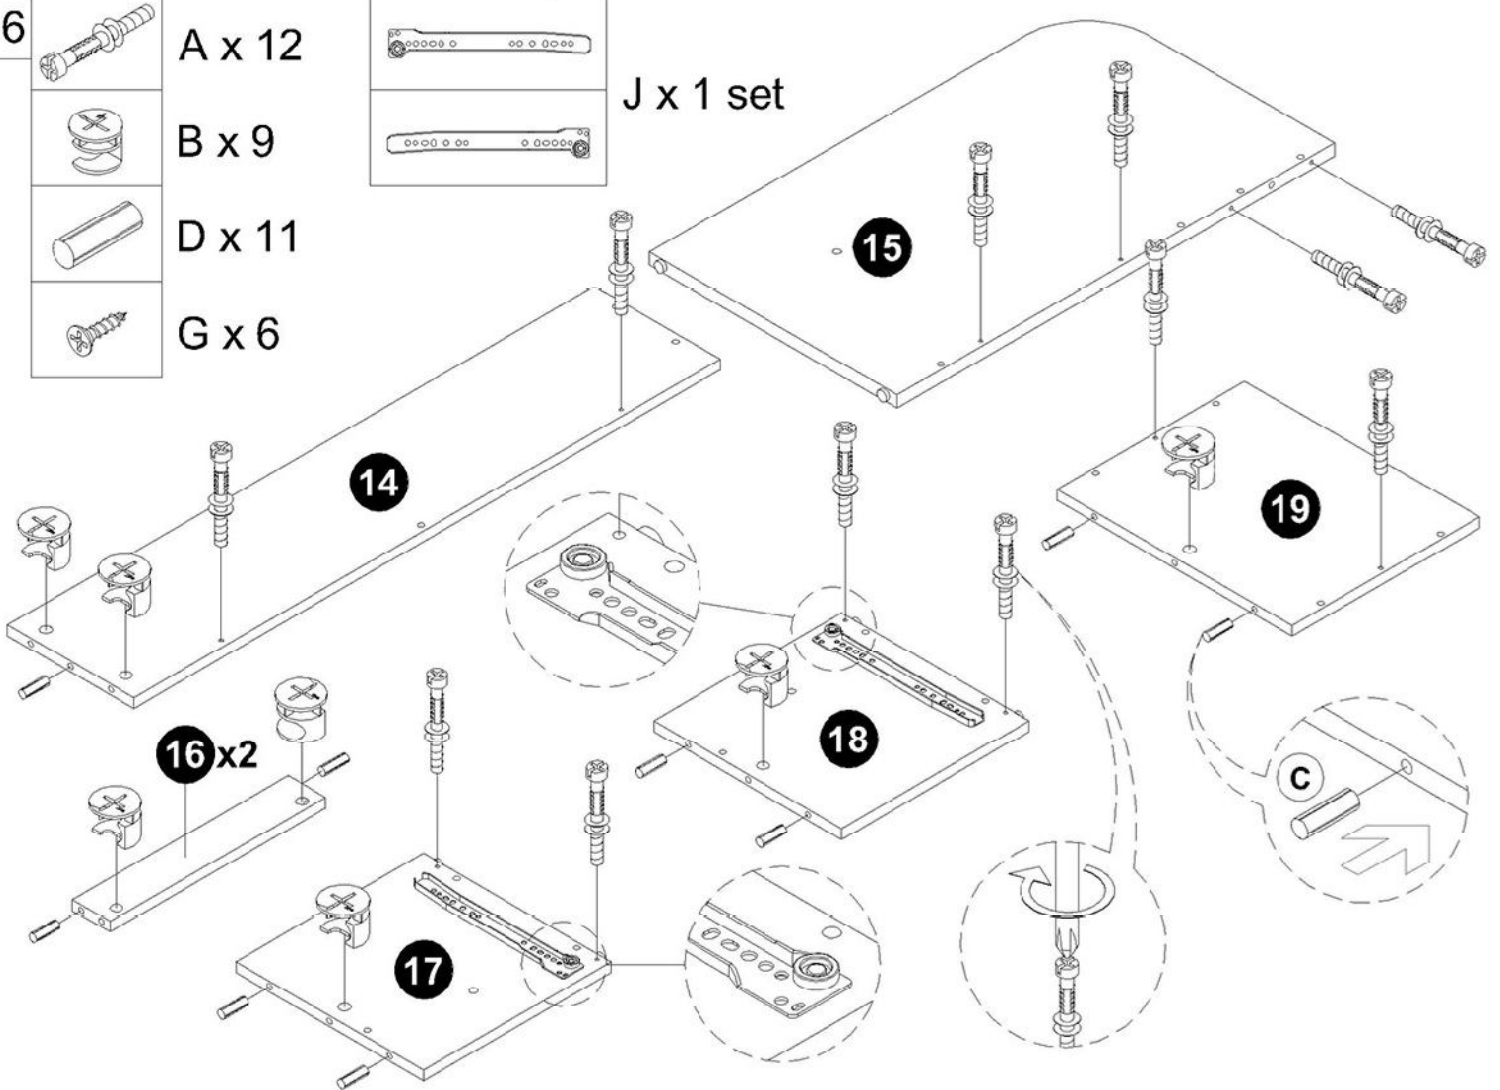

12

13

14

15

WHEN FITTING CAMS

ENSURE STARTING POSITION IS CORRECT
BEFORE YOU INSERT CONNECTING BOLT
TURN CLOCKWISE UNTIL SECURE

To Assembly the Drawer Slide, Please Follow Step as Below

16

A x 12

B x 9

D x 11

G x 6

J x 1 set

17

18

19