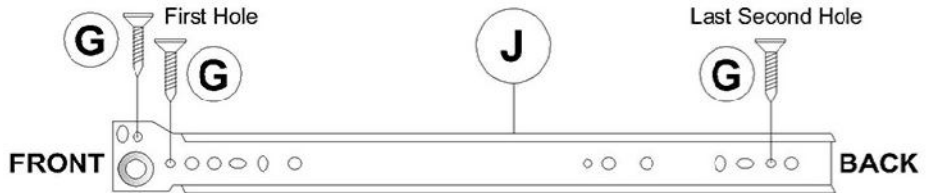

12

13

14

15

WHEN FITTING CAMS

ENSURE STARTING POSITION IS CORRECT
BEFORE YOU INSERT CONNECTING BOLT
TURN CLOCKWISE UNTIL SECURE

To Assembly the Drawer Slide, Please Follow Step as Below

16