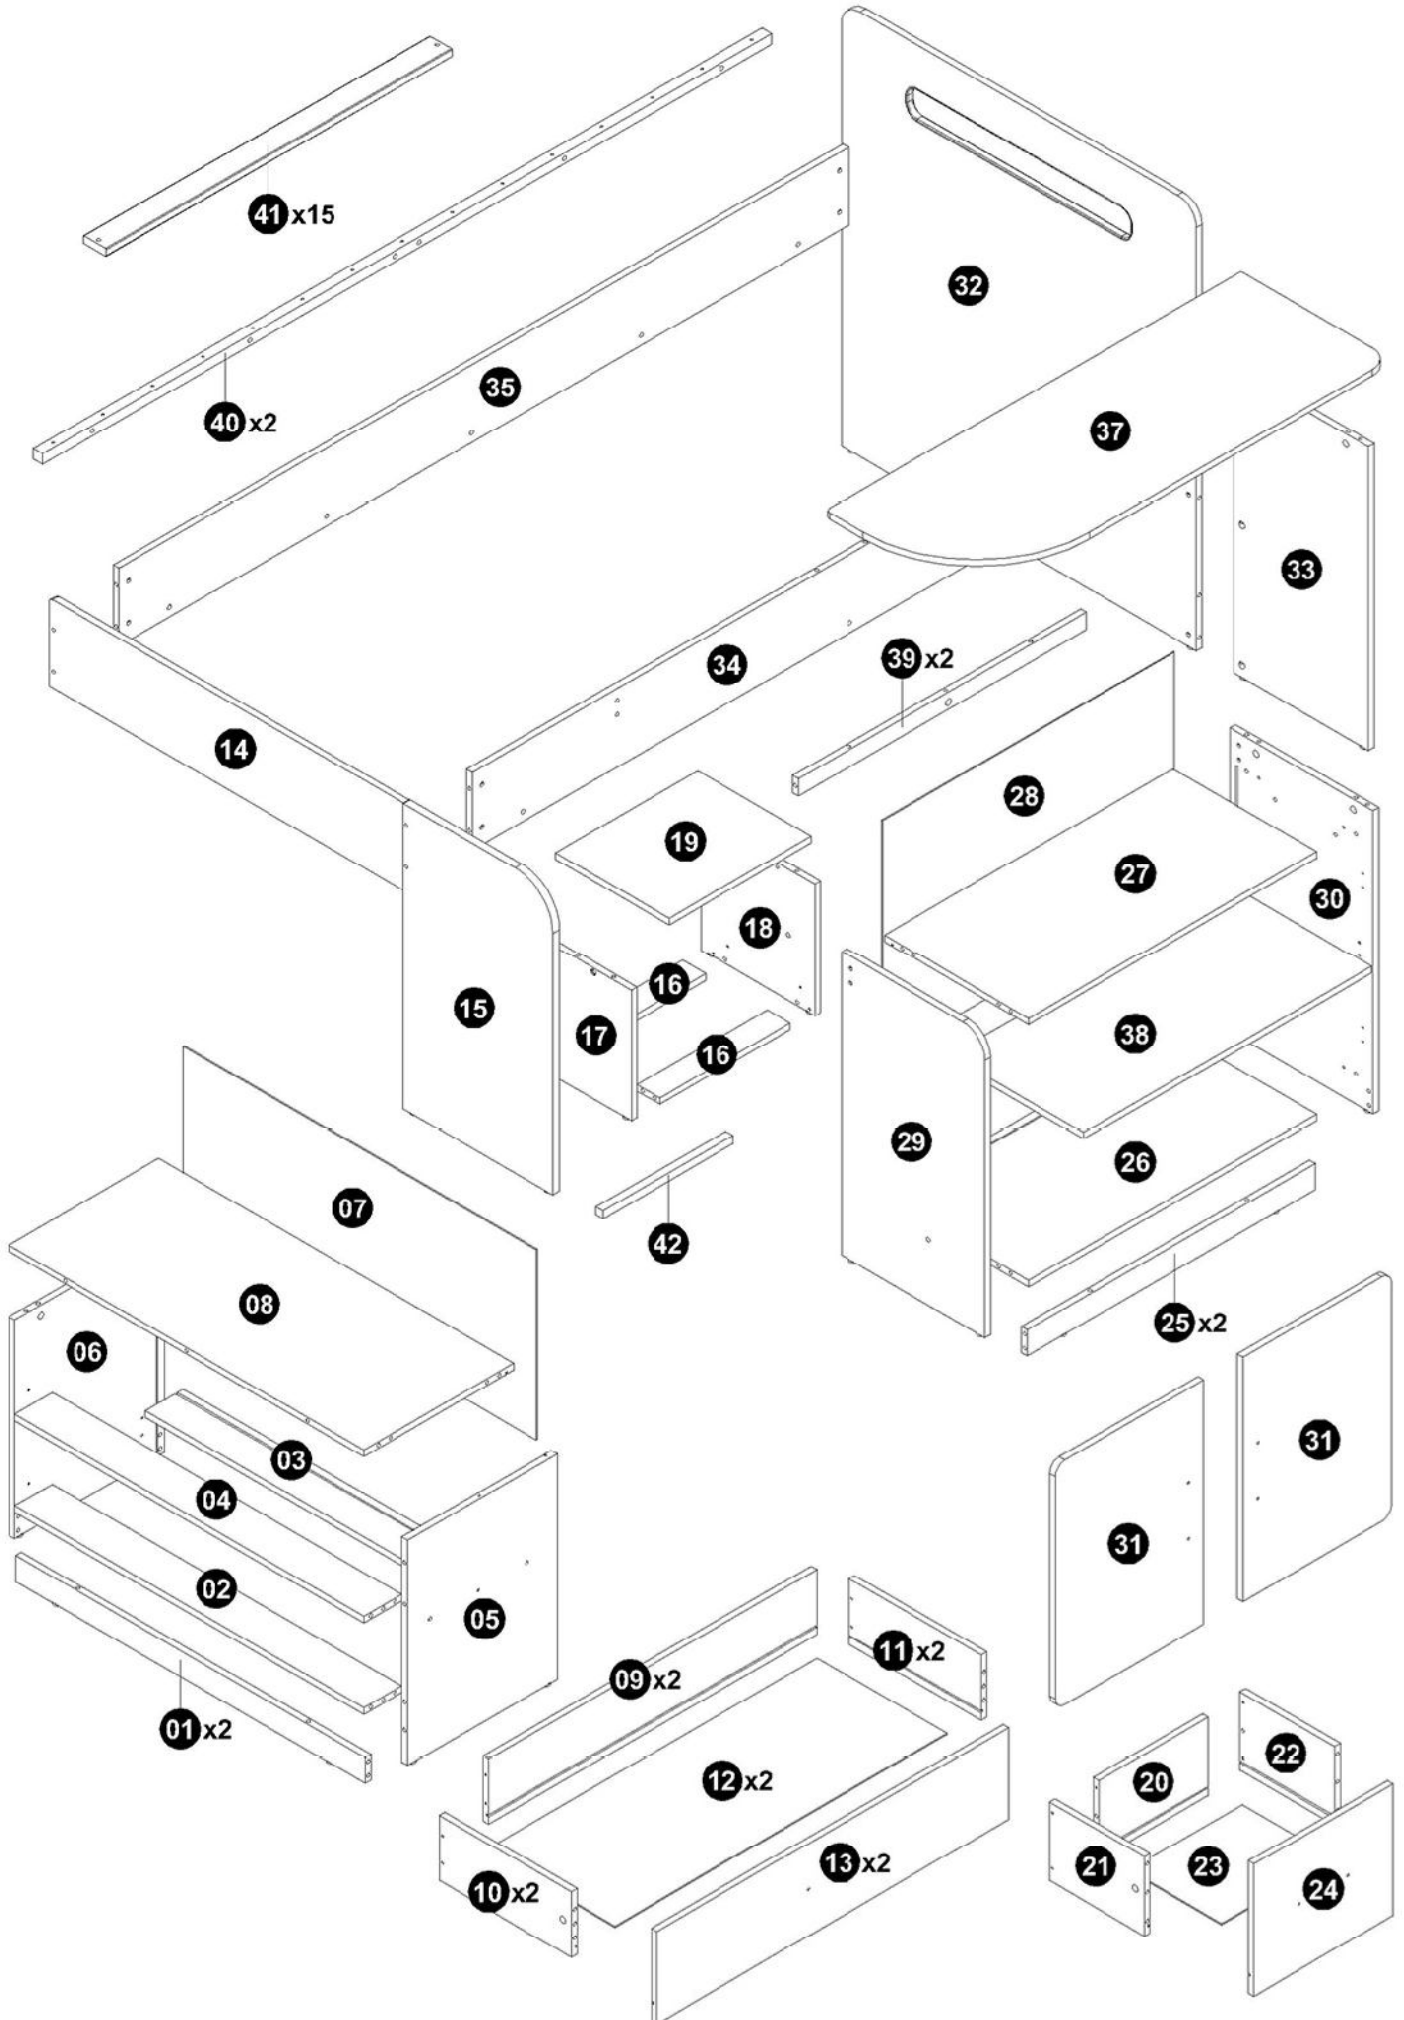

2PCS

Z

Sticker

8PCS

PARTS

IMPORTANT INFORMATION

WARNING: This bed is not suitable for children under 4 years.

WARNING: Do not place this child's bed near heat sources, windows and other furniture.