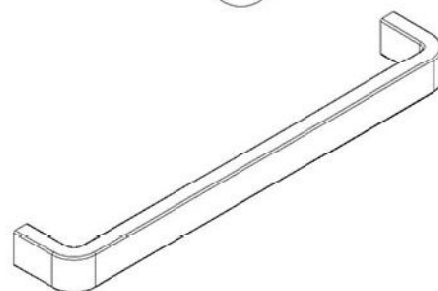

4 SET

M

Handle