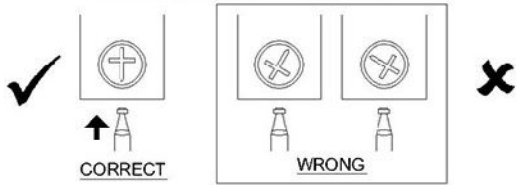

12

13

14

15

WHEN FITTING CAMS

ENSURE STARTING POSITION IS CORRECT
BEFORE YOU INSERT CONNECTING BOLT
TURN CLOCKWISE UNTIL SECURE

To Assembly the Drawer Slide, Please Follow Step as Below

16