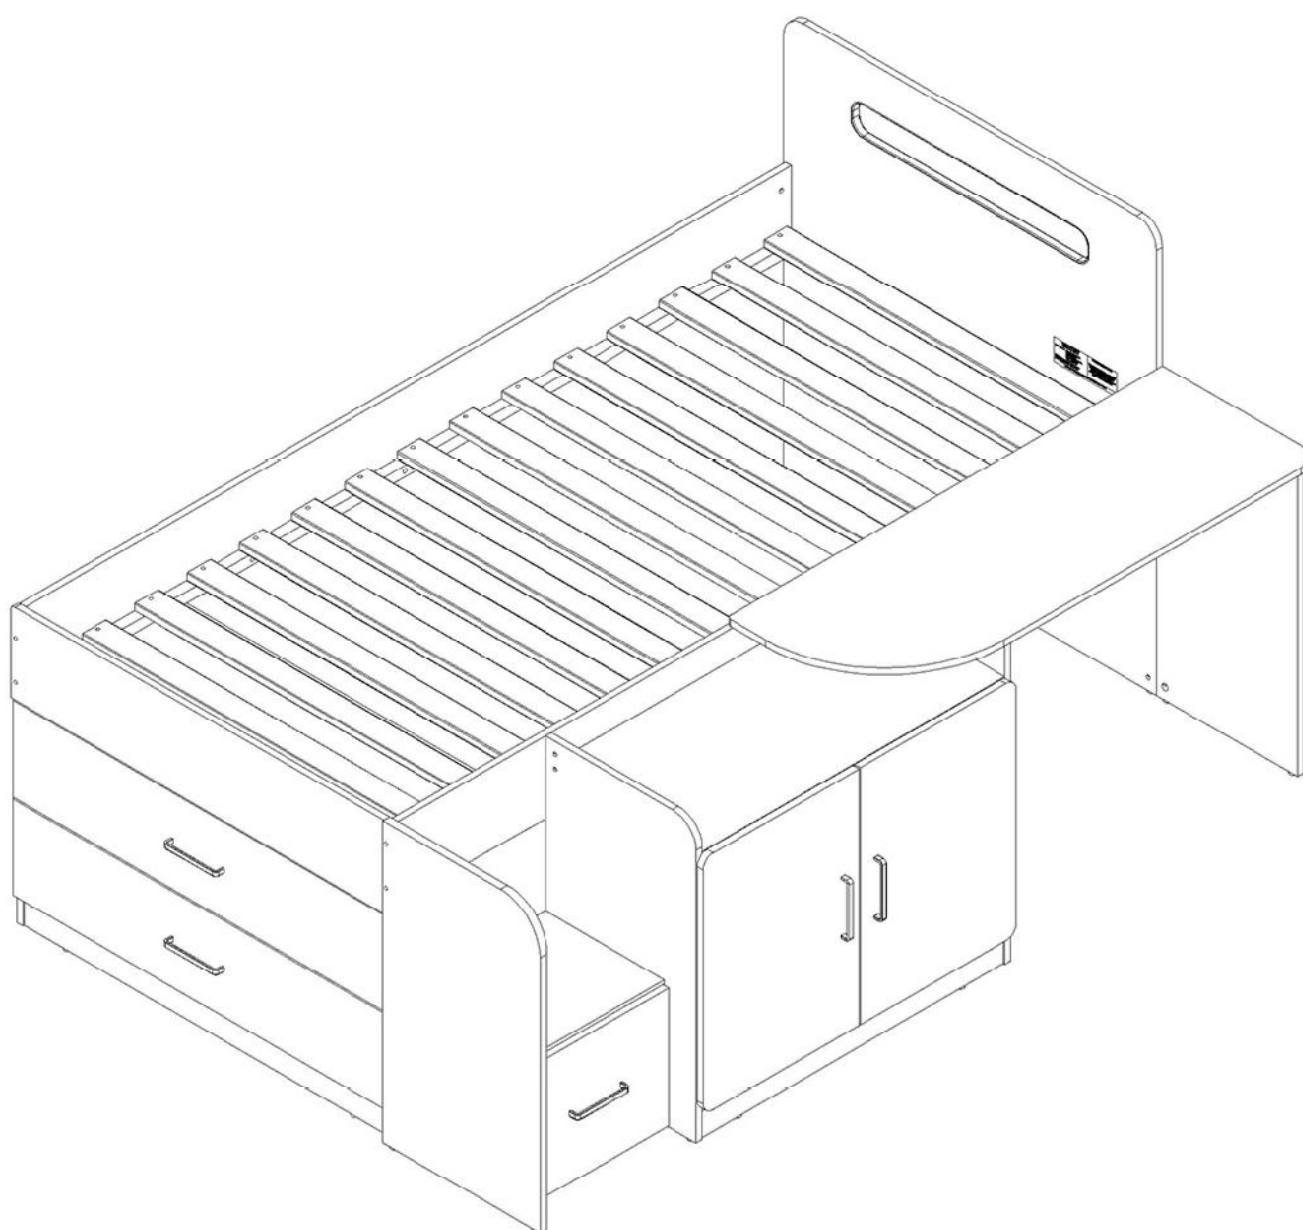

Julian Bowen Limited

Cookie Cabin Bed Assembly Instructions

HARDWARE

A

Cam Stud

47PCS

B

Cam