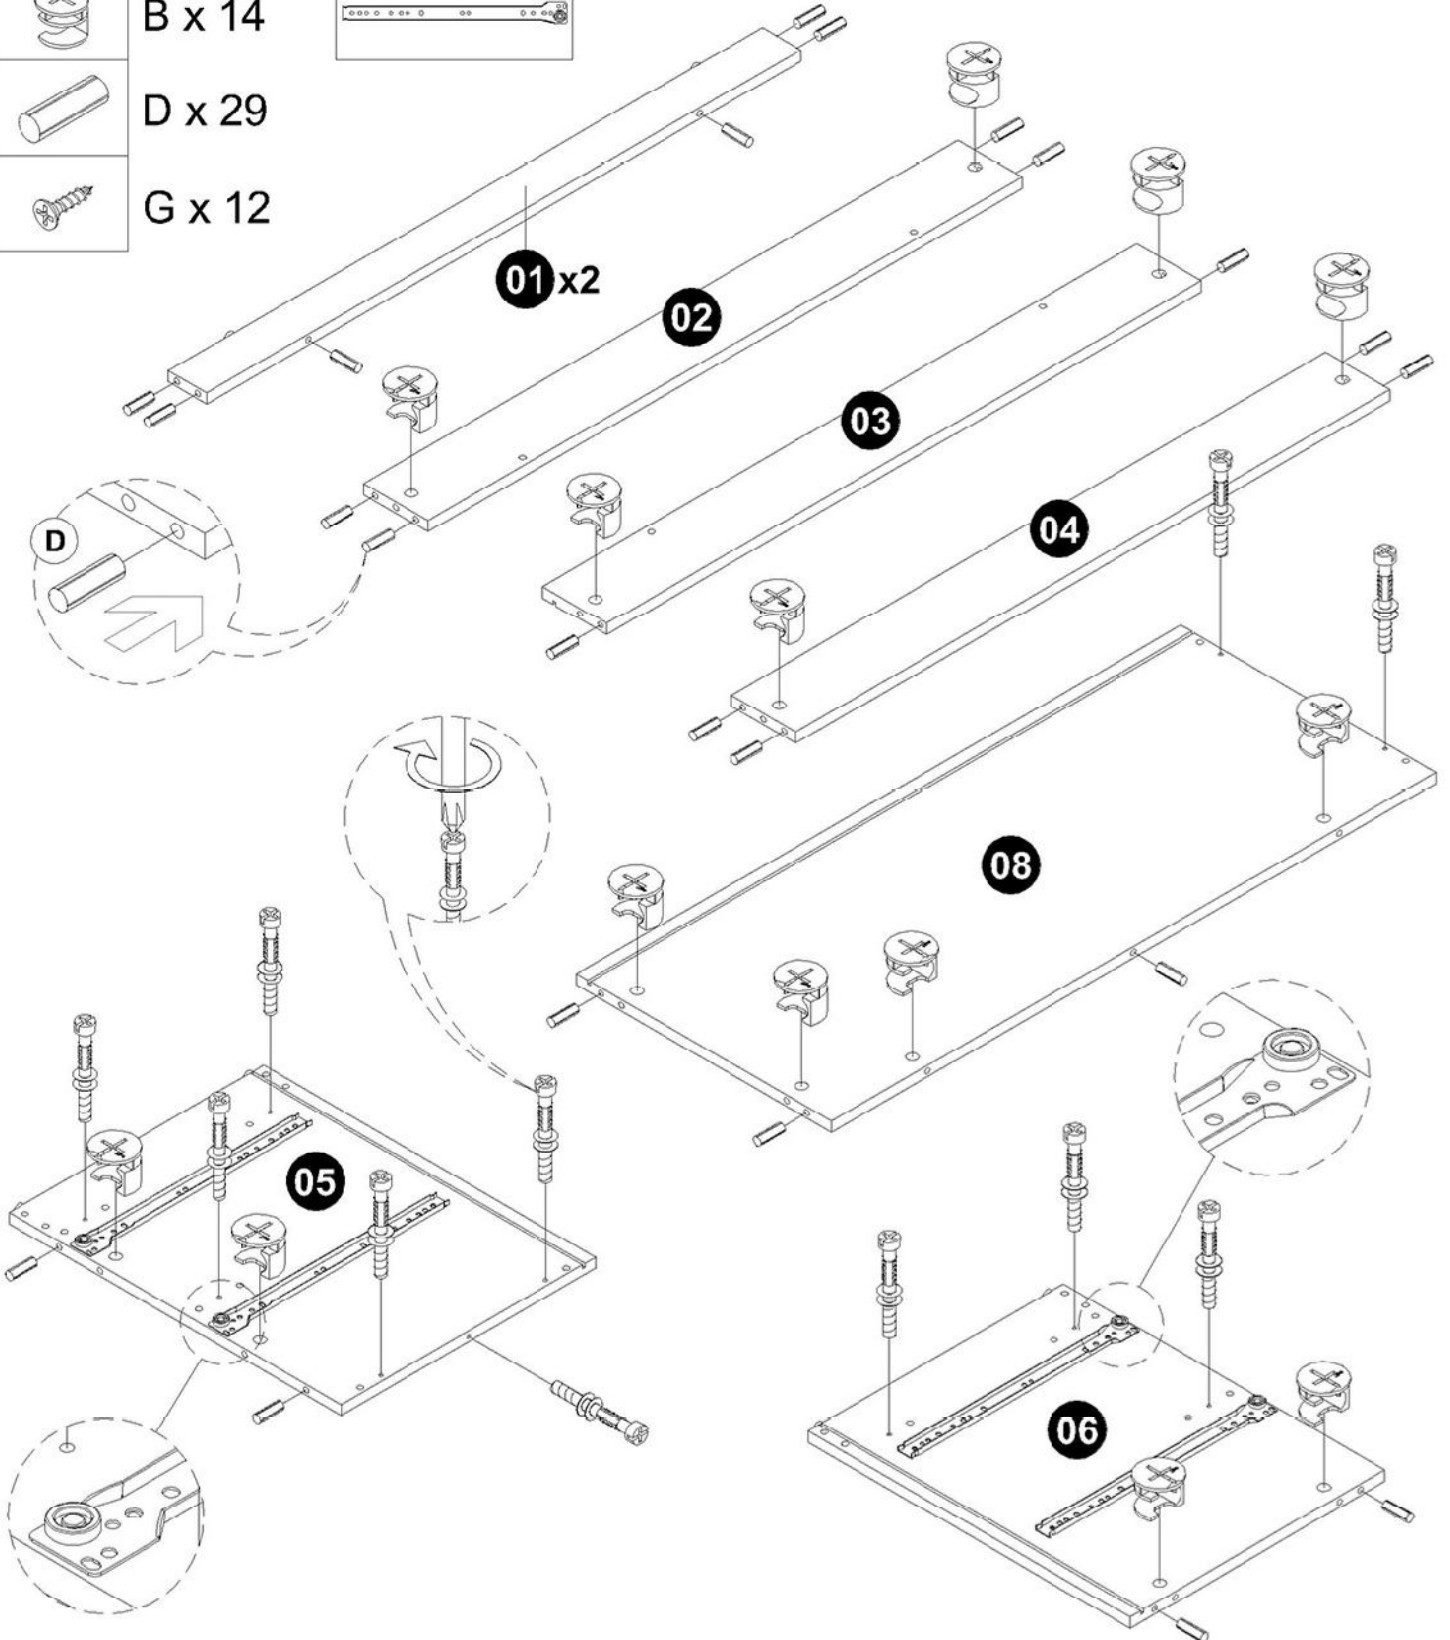

Do This Step 2 Times

Do This Step 2 Times

Do This Step 2 Times

WHEN FITTING CAMS

ENSURE STARTING POSITION IS CORRECT
BEFORE YOU INSERT CONNECTING BOLT
TURN CLOCKWISE UNTIL SECURE

To Assembly the Drawer Slide, Please Follow Step as Below

9

A x 11

B x 14

D x 29

G x 12

H x 2 sets

10

11

12

13

14

15

WHEN FITTING CAMS

ENSURE STARTING POSITION IS CORRECT
BEFORE YOU INSERT CONNECTING BOLT
TURN CLOCKWISE UNTIL SECURE

To Assembly the Drawer Slide, Please Follow Step as Below

16