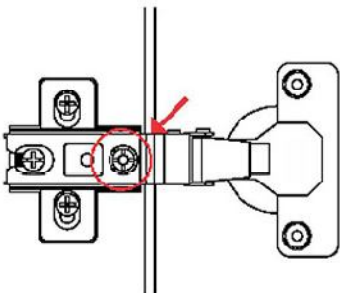

Julian Bowen Limited

Bentick House, Park Lane Business Park, Kirkby-in-Ashfield, Notts, NG17 9LE

www.julian-bowen.co.uk

Adjusting Possibilities

Depth Adjustment
after loosening the hinge
arm mounting screw