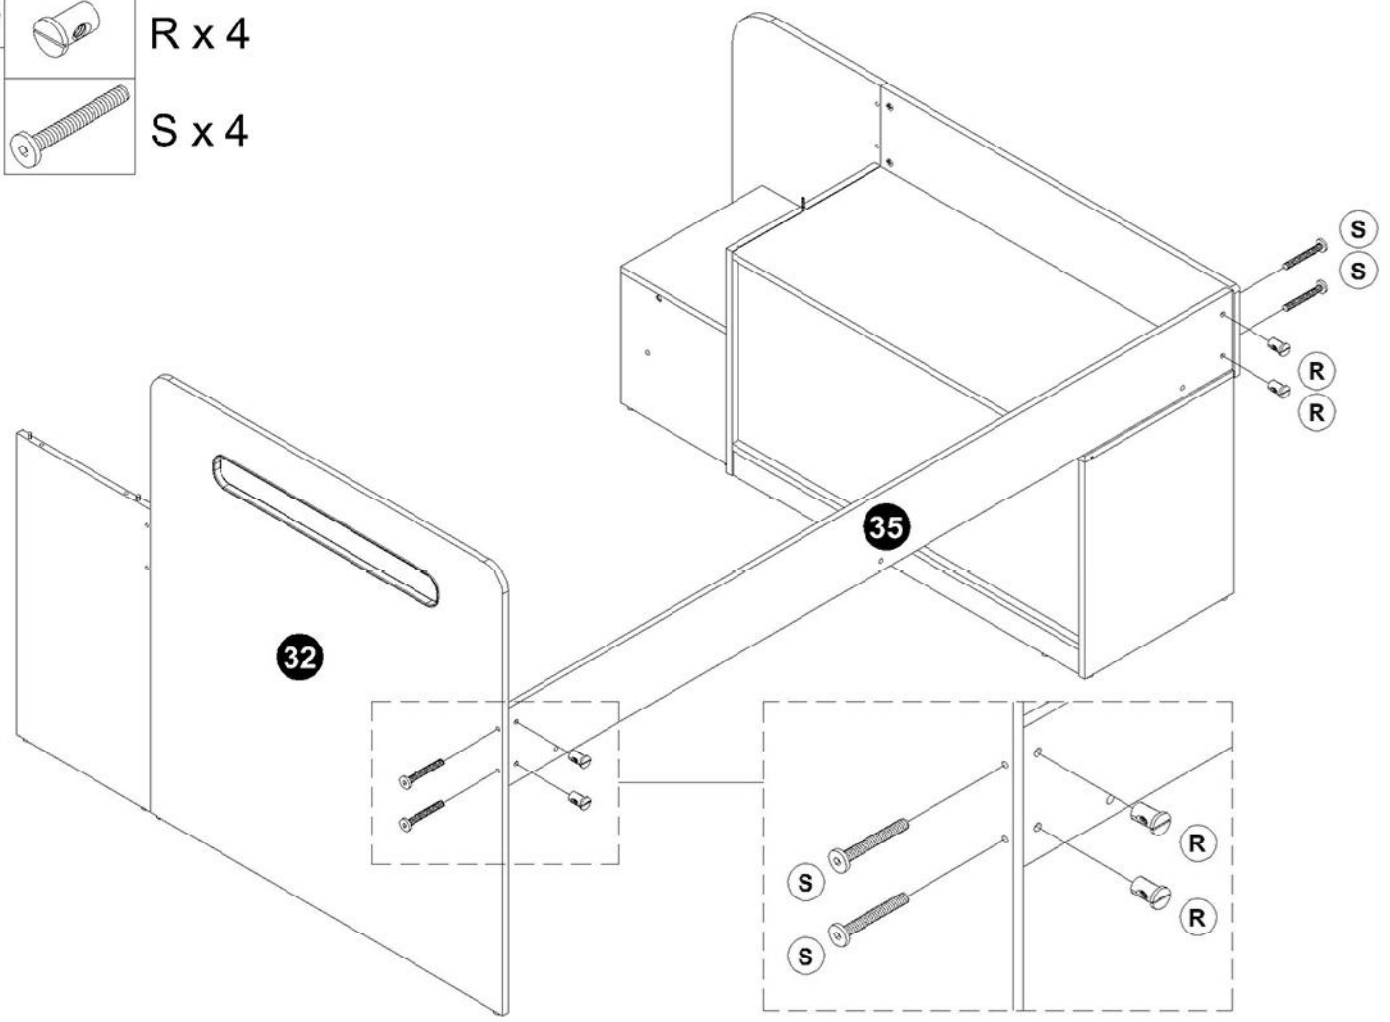

40

R x 4

S x 4

41