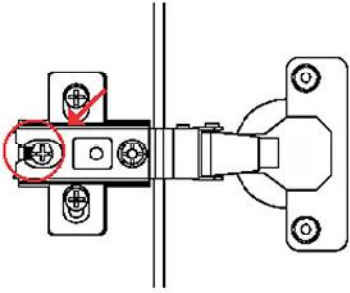

Julian Bowen Limited

Bentick House, Park Lane Business Park, Kirkby-in-Ashfield, Notts, NG17 9LE

www.julian-bowen.co.uk

Adjusting Possibilities

Depth Adjustment
after loosening the hinge
arm mounting screw