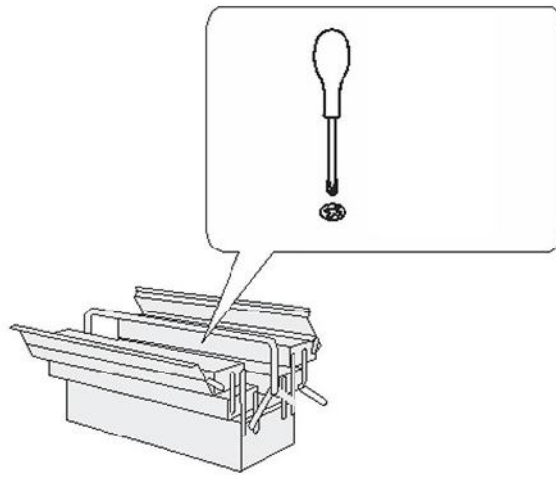

Julian Bowen Limited

Cookie Cabin Bed Assembly Instructions

HARDWARE

A

Cam Stud

47PCS

B

Cam